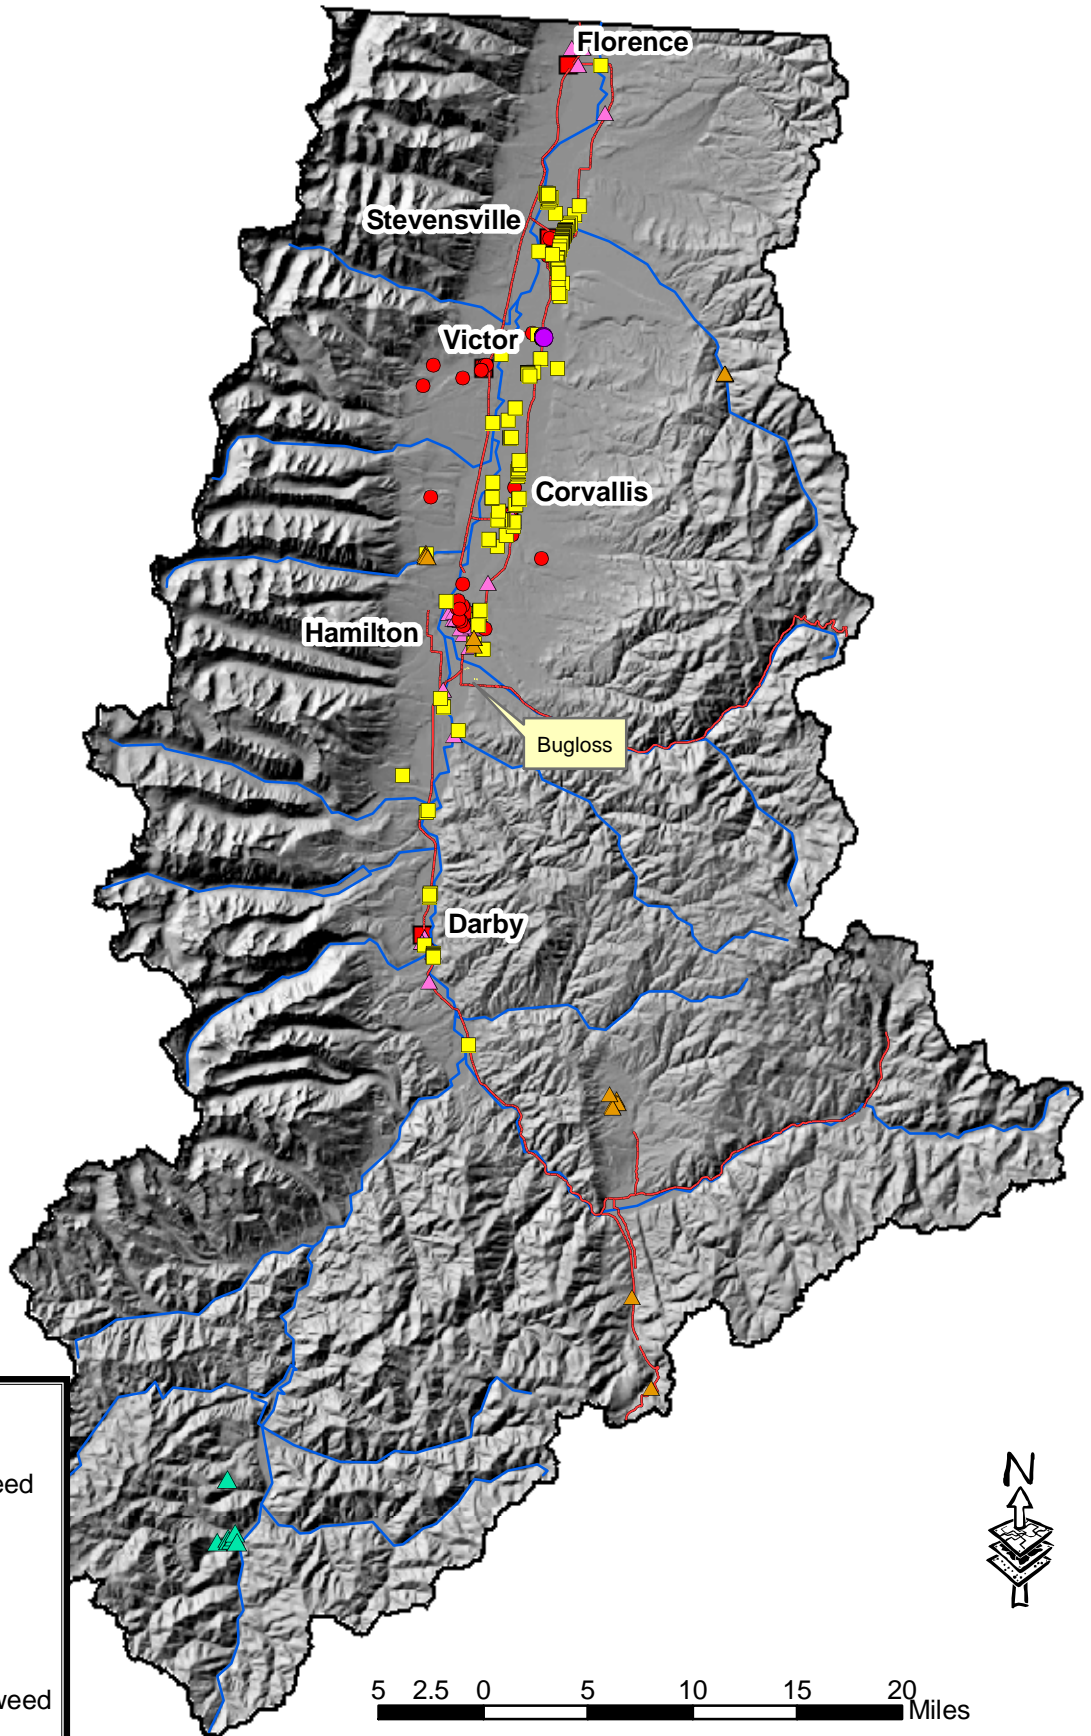

# New Invaders of Ravalli County

## Legend

- ▲ Orange Hawkweed
- YellowFlag\_Iris
- ▲ Knotweed
- Salt\_Cedar
- ▲ Rush Skeleton weed
- Purple loosestrife
- Common Bugloss